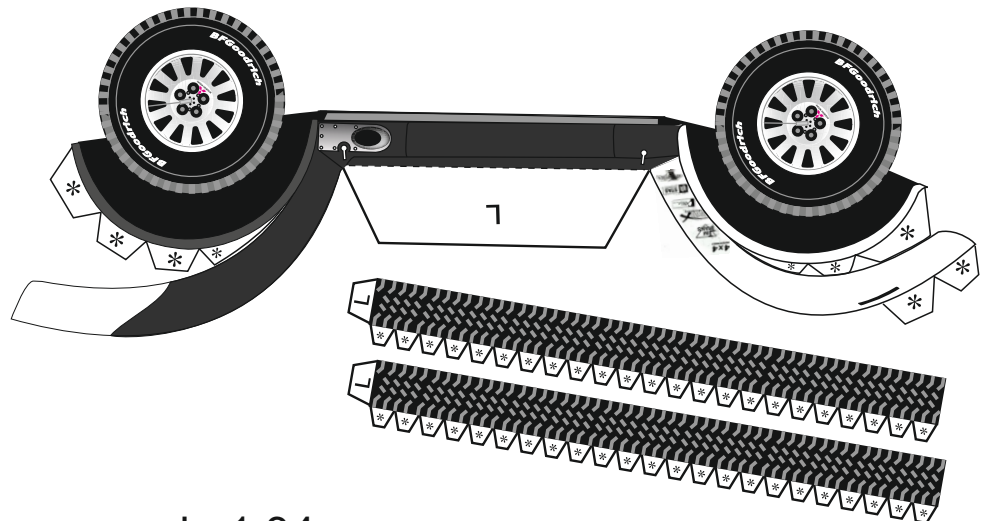

vanLoonracing.nl

Mitsubishi MRX09
"Racing Lancer"
vanLoonracing
repainted by
squirefish@only-paper.ru
© 2013
MIZOROGI AKIRA 1/24

scale 1:34