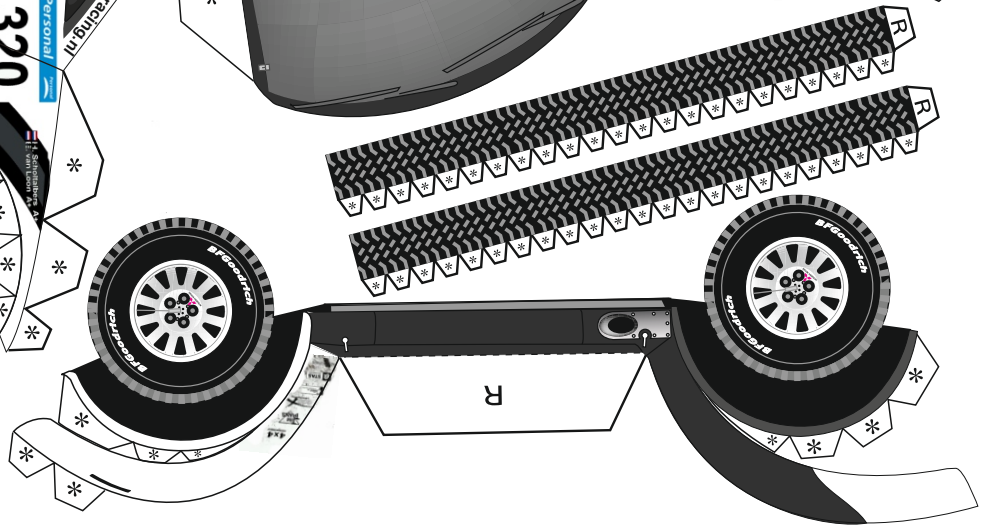

vanLoonracing.nl

Mitsubishi MRX09
"Racing Lancer"
vanLoonracing
repainted by
squirefish@only-paper.ru
© 2013
MIZOROGI AKIRA 1/24

scale 1:34