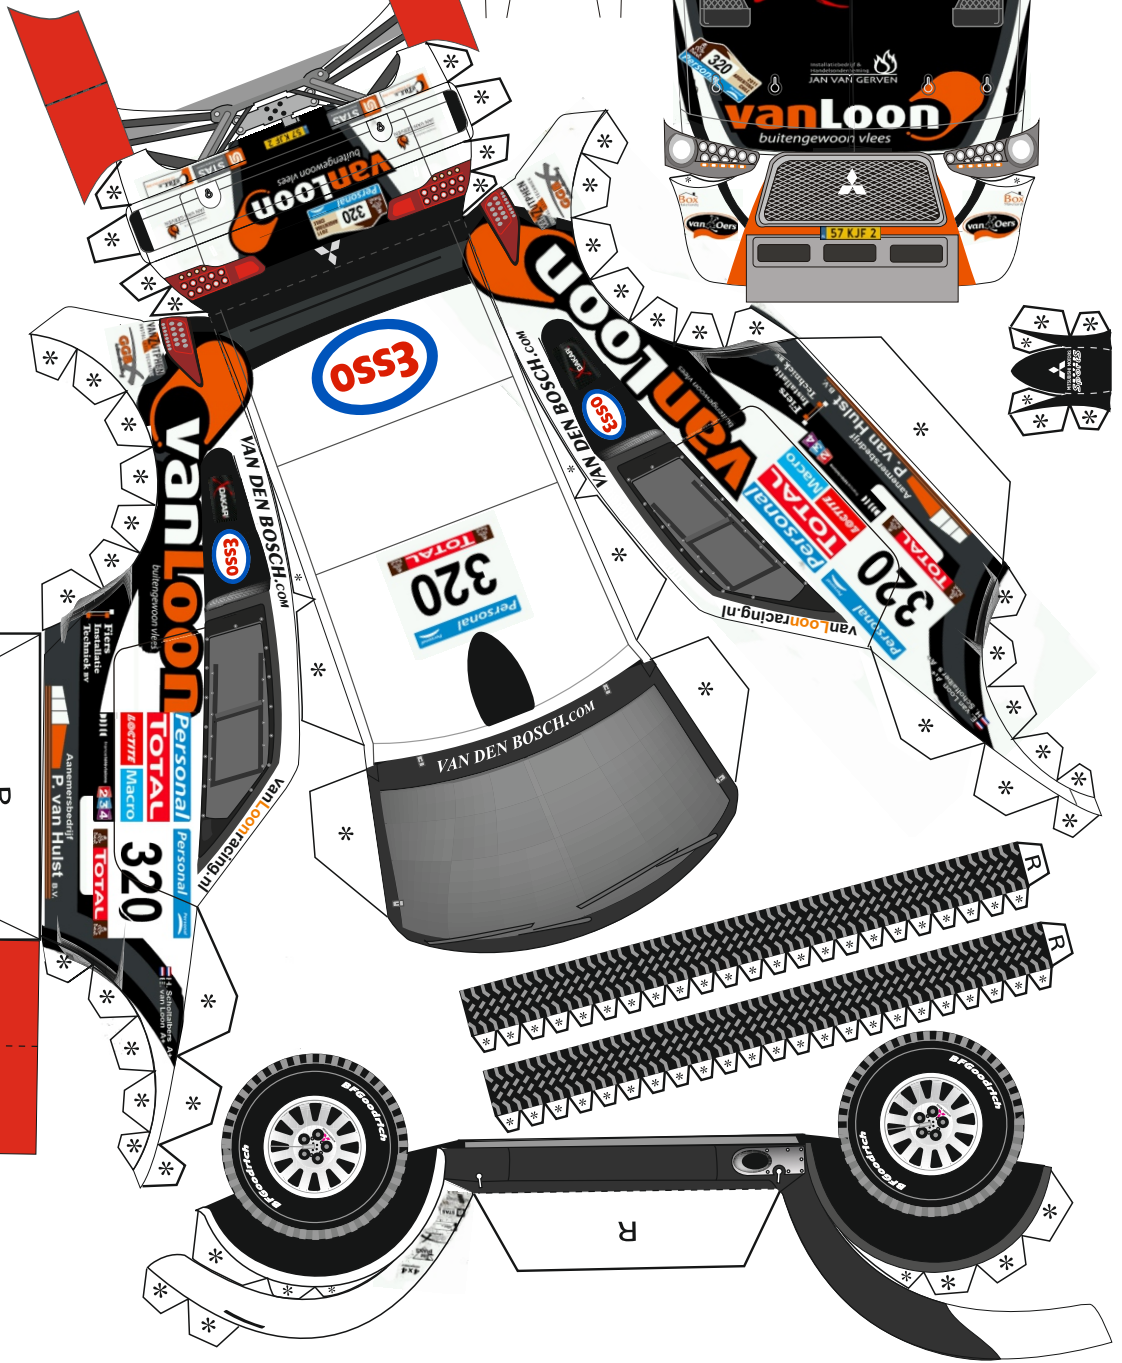

vanLoonracing.nl

Mitsubishi MRX09
"Racing Lancer"
vanLoonracing
repainted by
squirefish@only-paper.ru
© 2013
MIZOROGI AKIRA 1/24

scale 1:34